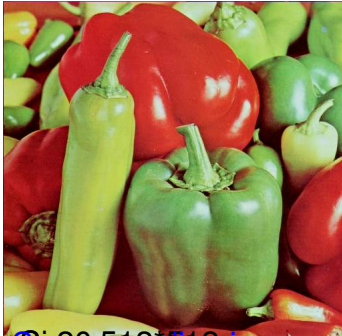

[Size: 256x256 images - \[2\] \(Moby\) Interrupted with blue scratches and restored images](#)

[Scratches in images - 1511 - file name 4/2/04](#) with blue scratches and restored images

[Scratches in images - 1511 - file name 4/2/02](#) with blue scratches and restored images

[Scratches in images - 1511 - file name 4/2/01](#) with blue scratches and restored images

[Scratches in images - 1511 - file name 4/2/05](#) with blue scratches and restored images

[Scratches in images - 1511 - file name 4/2/06](#) with blue scratches and restored images