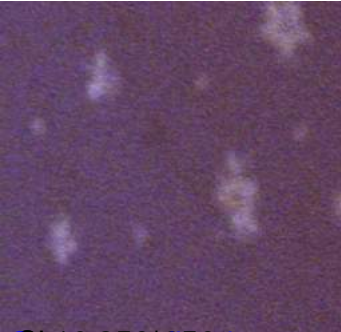

## Blue Scratches

This page has been created in order to show the images used for testing of the blue scratch detection and removal algorithms presented in [\[1\]](#).

[Corresponding images - 45 \(file corrupted\) with blue scratches and restored images](#)

[Corresponding images - 46 \(file corrupted\) with blue scratches and restored images](#)

[Corresponding images - 47 \(file corrupted\) with blue scratches and restored images](#)

[Corresponding images - 48 \(file corrupted\) with blue scratches and restored images](#)

[Corresponding images - 49 \(file corrupted\) with blue scratches and restored images](#)

[Size: 256x256 images - \[2\] \(Moby\) Uniform couple](#)

[Size: 256x256 images - \[2\] \(Moby\) Interrupted with blue scratches and restored images](#)

[Size: 256x256 images - \[2\] \(Moby\) Interrupted with blue scratches and restored images](#)

[Size: 512x512 images - \[2\] \(Moby\) Interrupted with blue scratches and restored images](#)