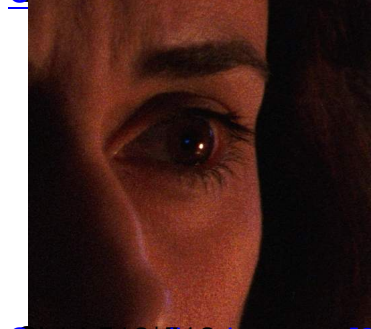

[Size: 512x512 images - [2] (Moby) Interrupted with blue scratches and restored images](#)

[Size: 256x256 images - [2] (Moby) Interrupted with blue scratches and restored images](#)